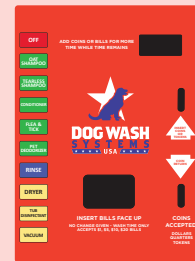

**NON
POTABLE**

*Dollar amount and Time adjustable based on owner preference

Uneditable Decals - Outside Unit

These decals cannot be edited and must be applied.

**MONEY
REMOVED
DAILY**

Color Edits Only

The information cannot be changed. Color can be altered to match your brand.

1. EXIT ENTER
OUTSIDE

DRYER VACUUM
INSIDE

CUSTOMIZE YOUR SINGLE MODULAR BUILDING!

*Decals not to scale

Customizable Decals - Outside Unit

These decals can be completely customized to match your brand!

2.  x3

3. 
**DOG WASH
SYSTEMS
USA**

4. DOG WASH  SYSTEMS USA

Customizable Decals - Inside Unit

These decals can be completely customized to match your brand!

*Treatments and layout of components must remain in position