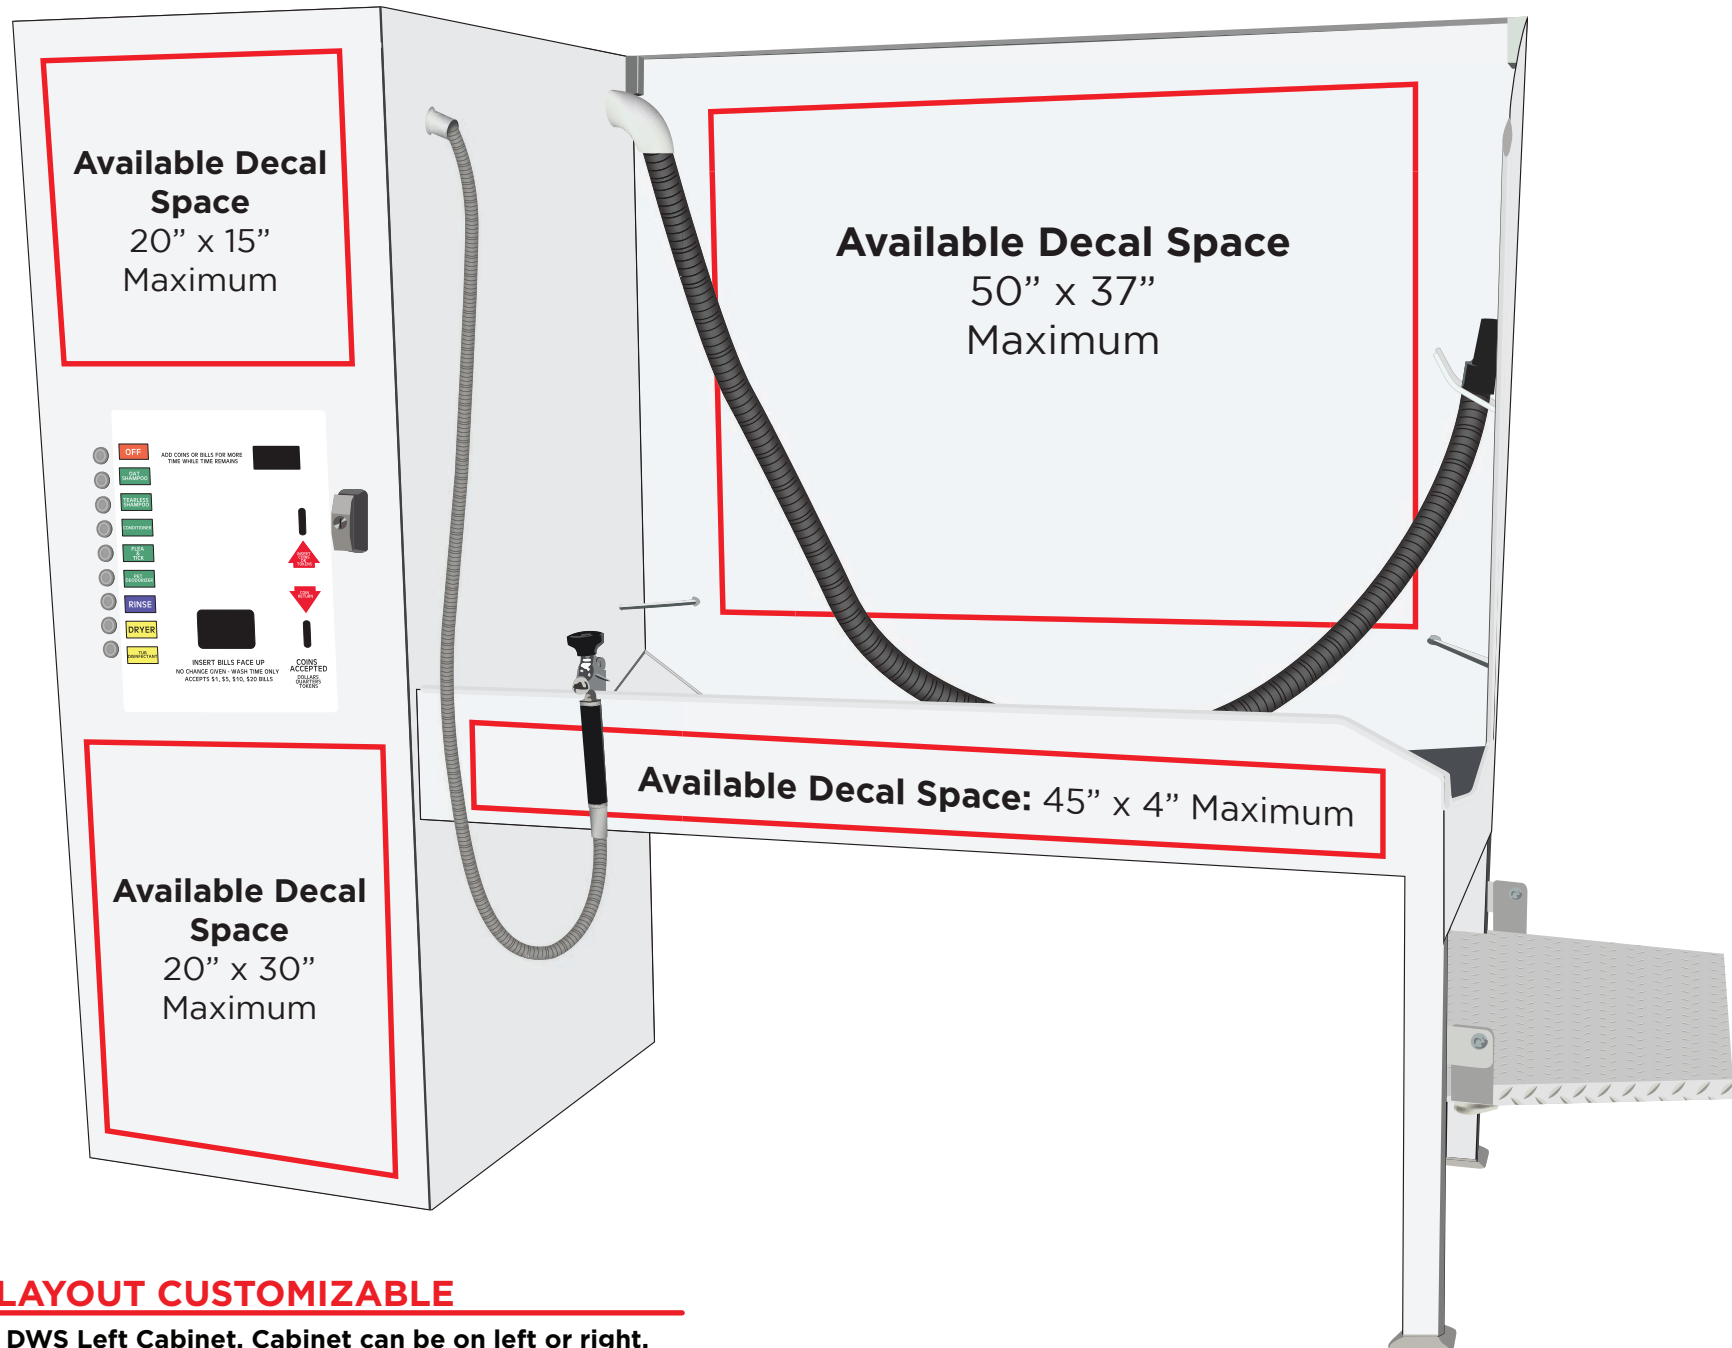

# DWS Model

Standard powder coat color is off-white "Oyster"  
Other color options available

## DWS LAYOUT CUSTOMIZABLE

This is a DWS Left Cabinet. Cabinet can be on left or right.